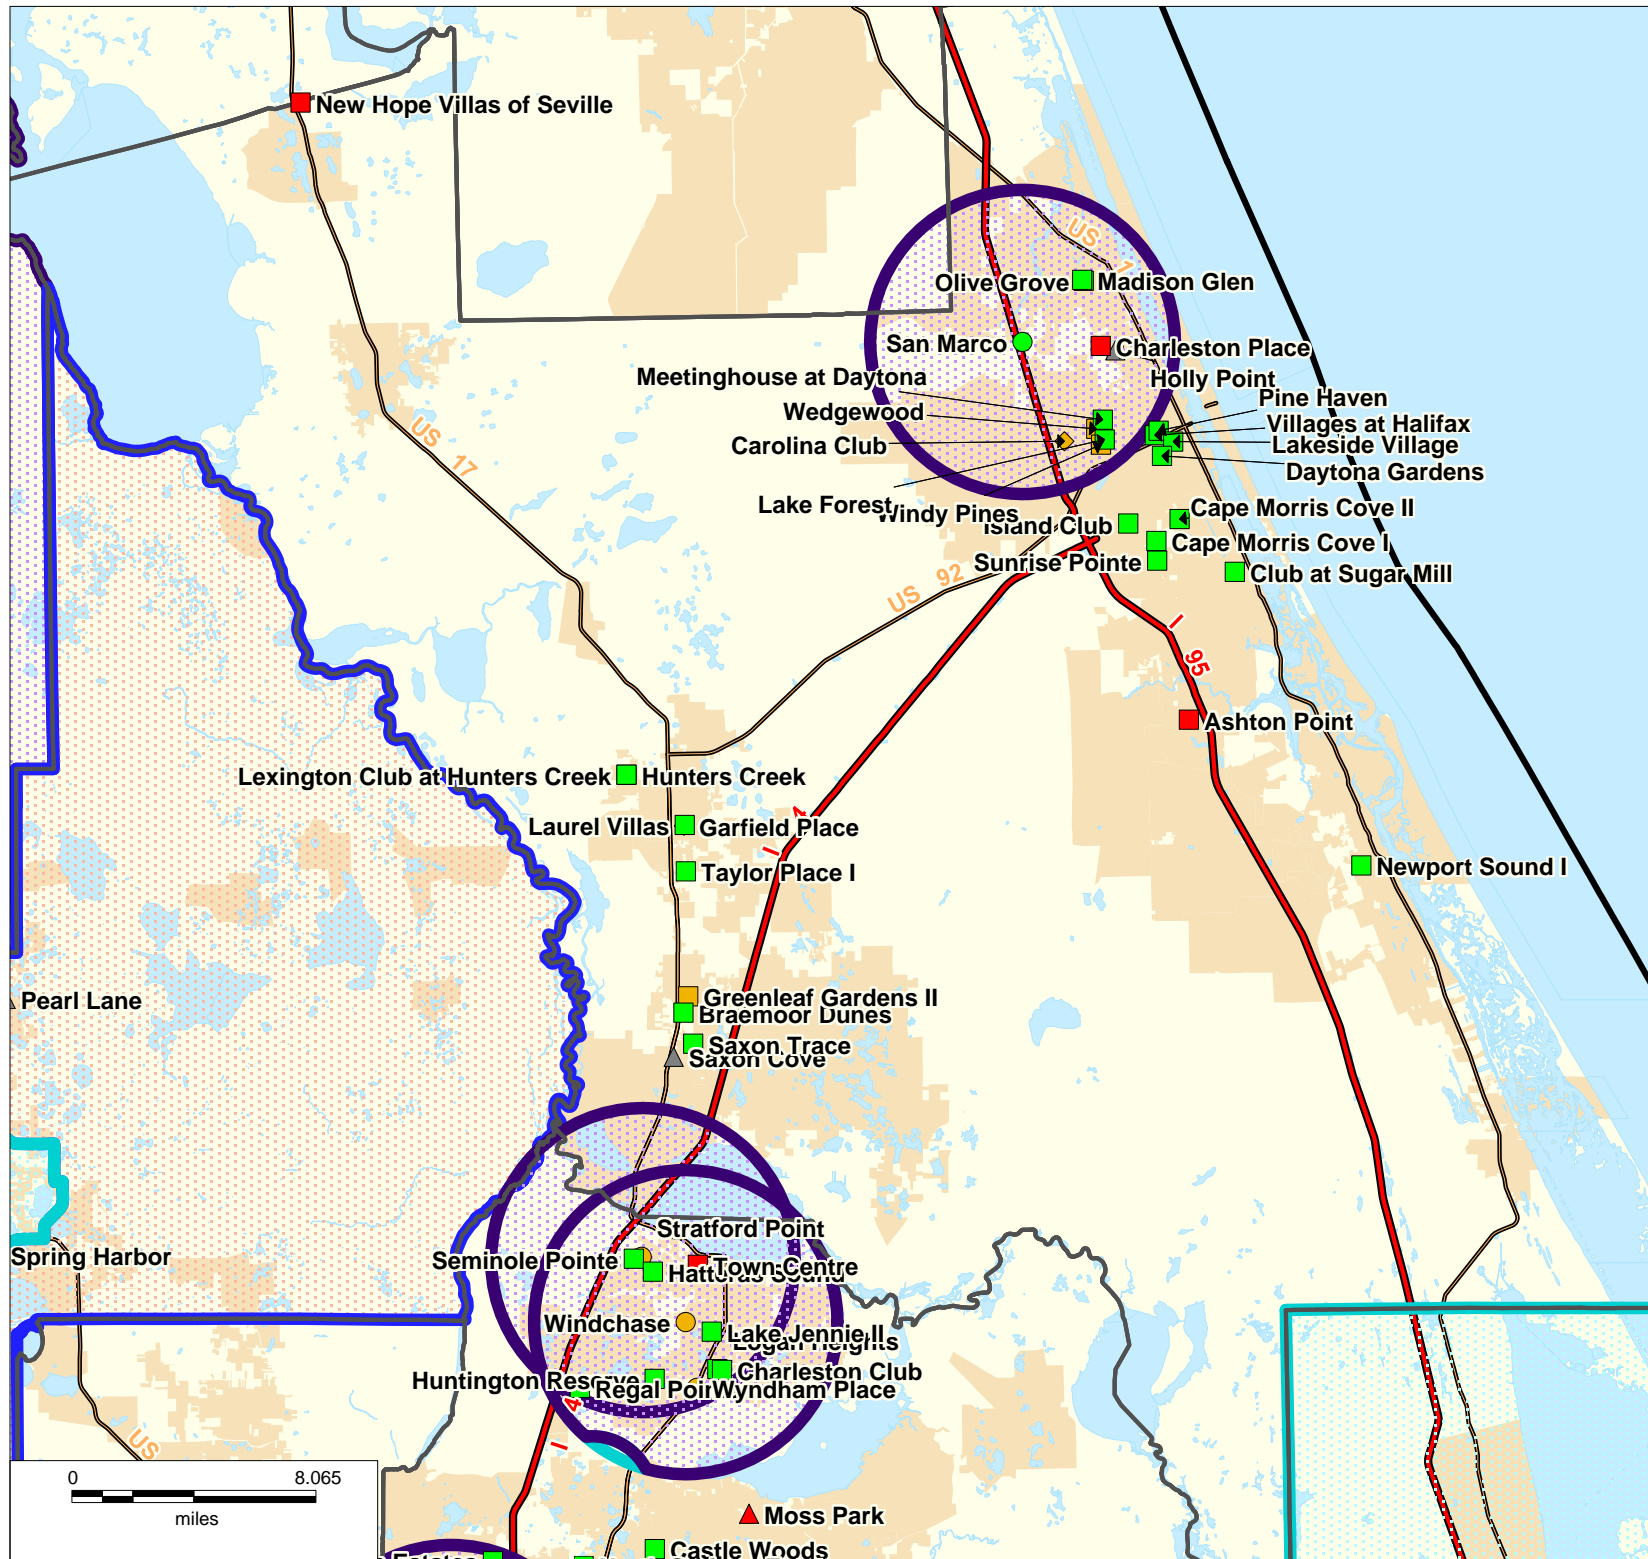

Volusia County Proposed Limited Development Area

Average Occupancy 10/12-3/13

*Active Developments unless noted

This map may not reflect the complete LDA boundary for this county. Please refer to the draft description of the LDA boundaries, which is posted along with these maps. Map as of 5.6.2013