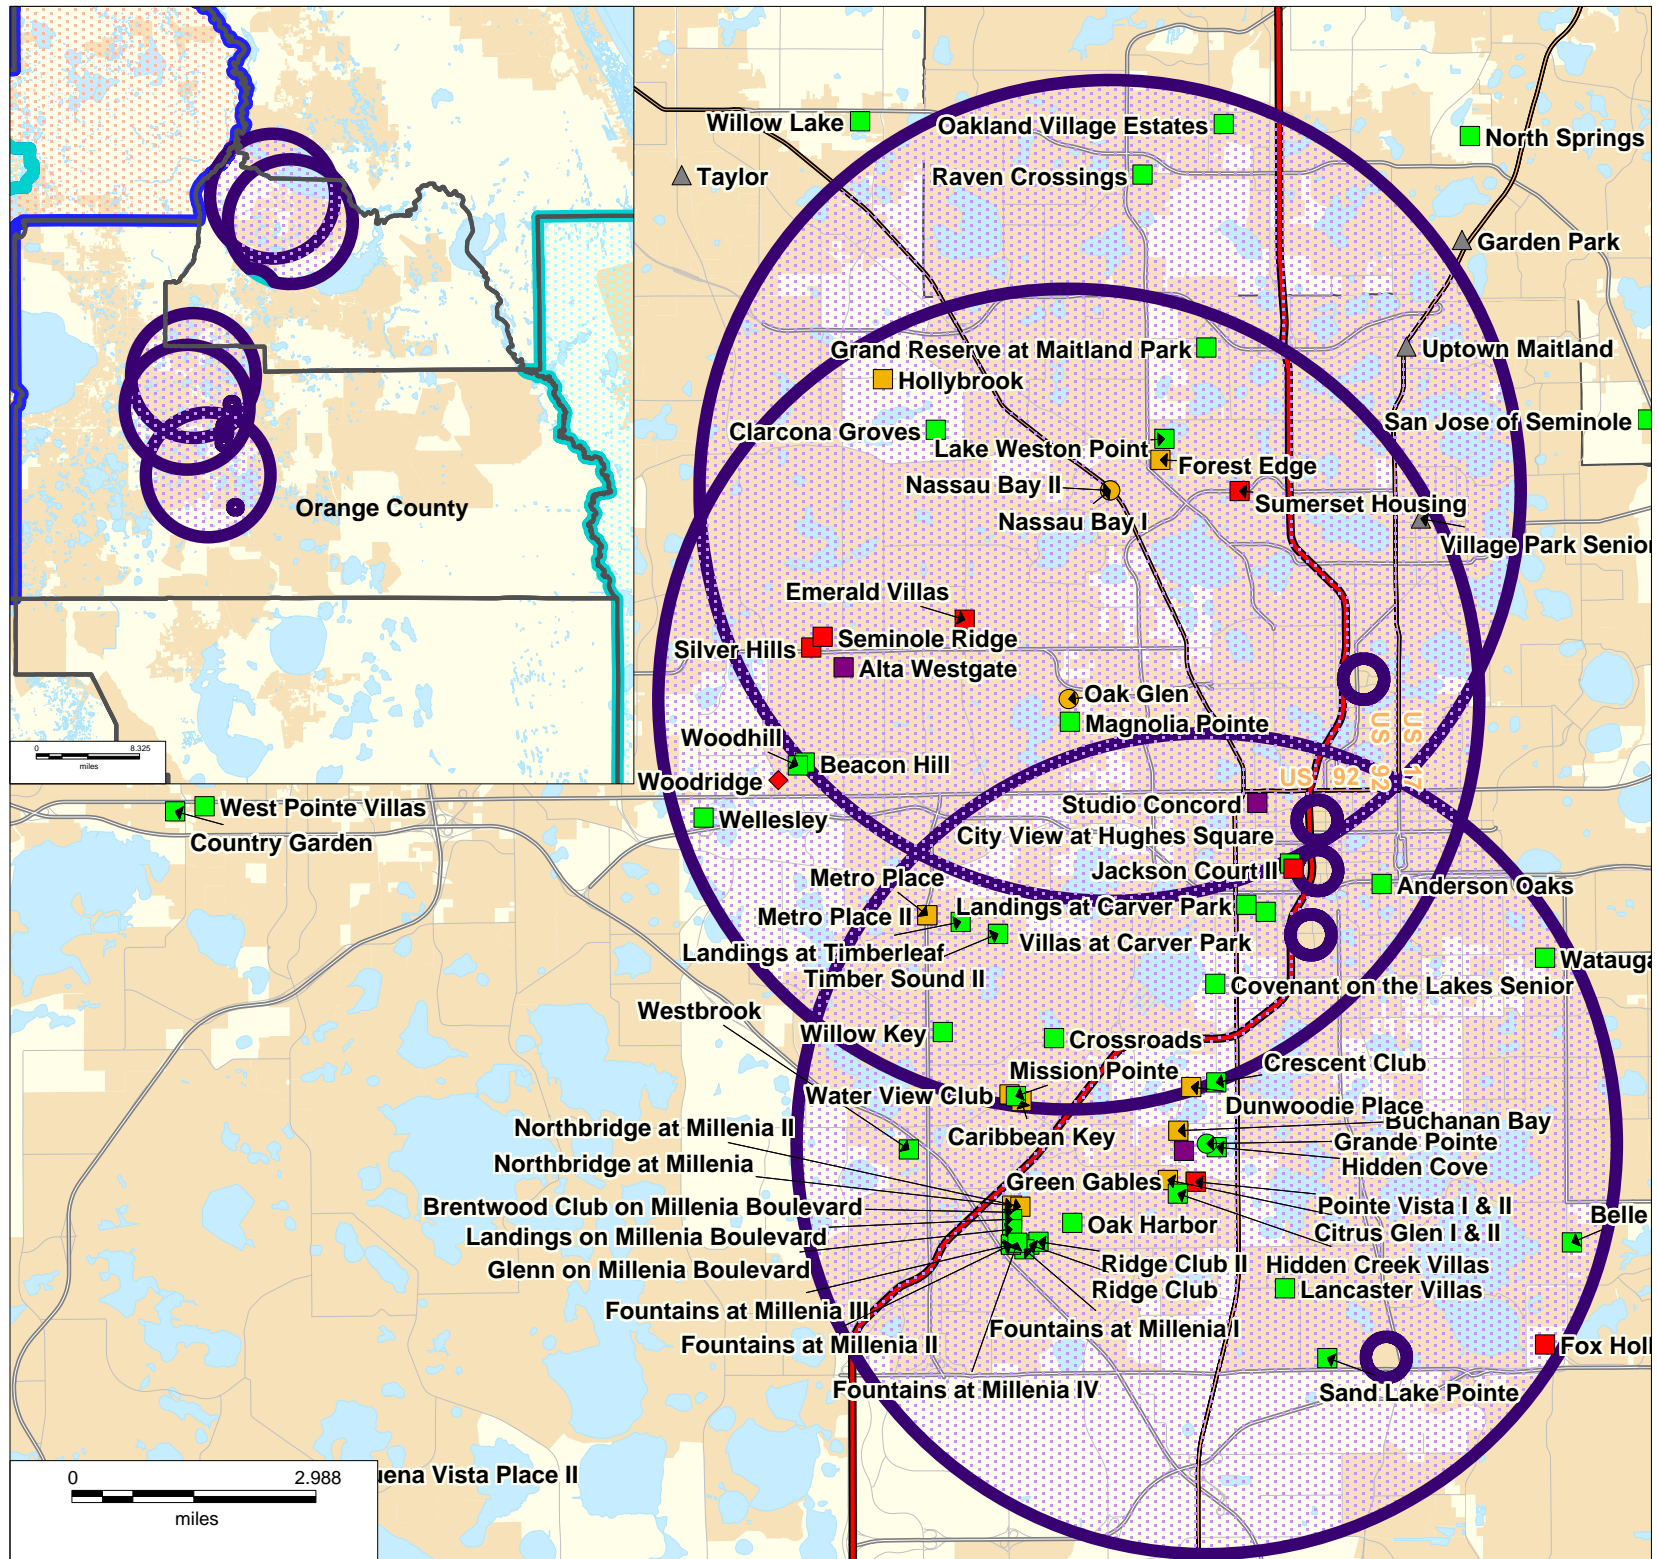

Orange County Proposed Limited Development Area

Average Occupancy 10/12-3/13

*Active Developments unless noted

This map may not reflect the complete LDA boundary for this county. Please refer to the draft description of the LDA boundaries, which is posted along with these maps. Map as of 5.6.2013