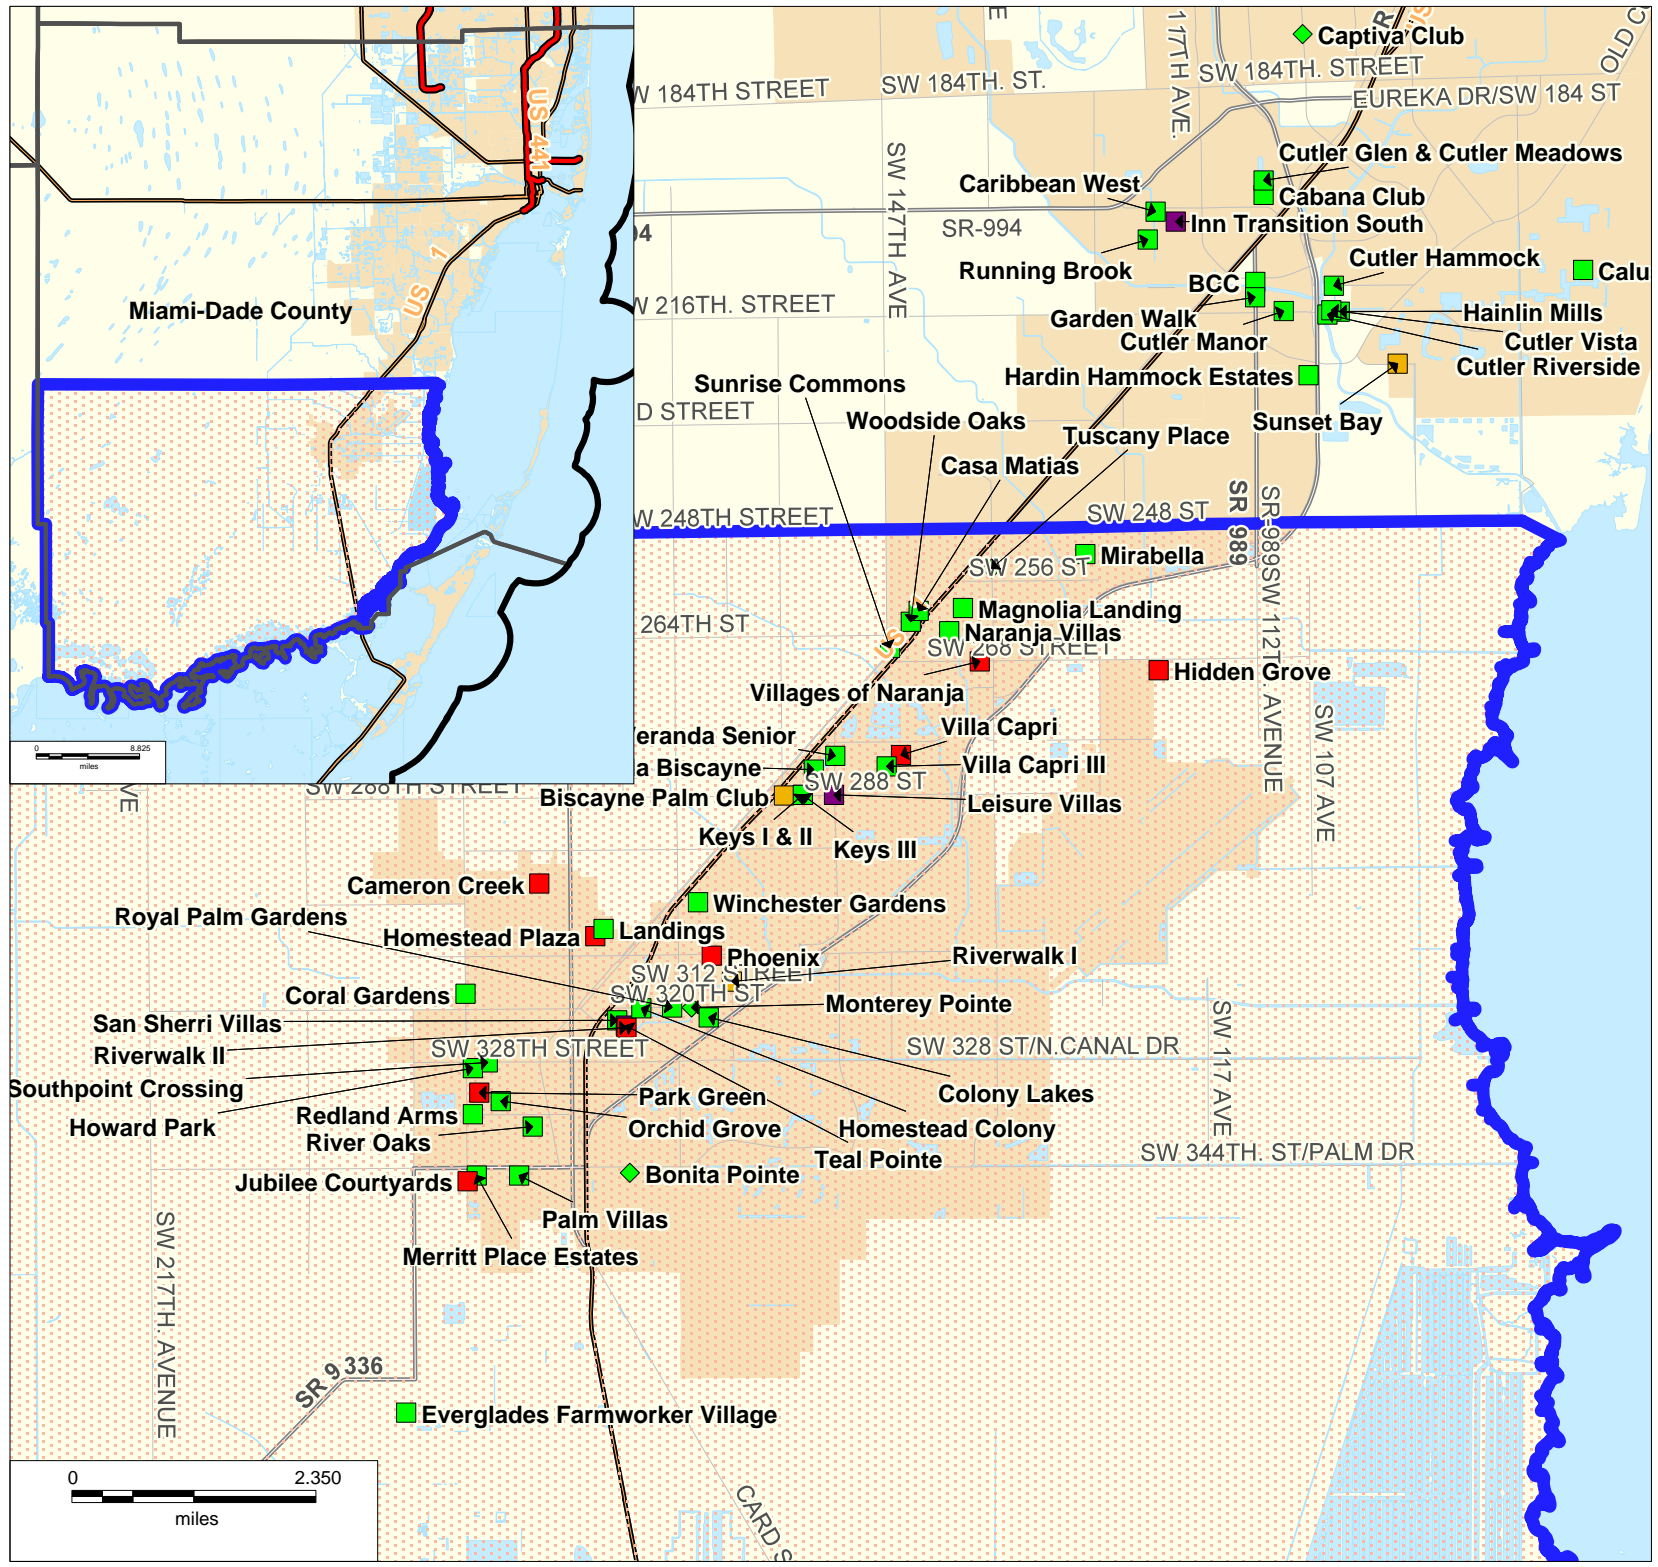

# Miami-Dade County Proposed Limited Development Area

## Average Occupancy 10/12-3/13

\*Active Developments unless noted

This map may not reflect the complete LDA boundary for this county. Please refer to the draft description of the LDA boundaries, which is posted along with these maps. Map as of 5.6.2013