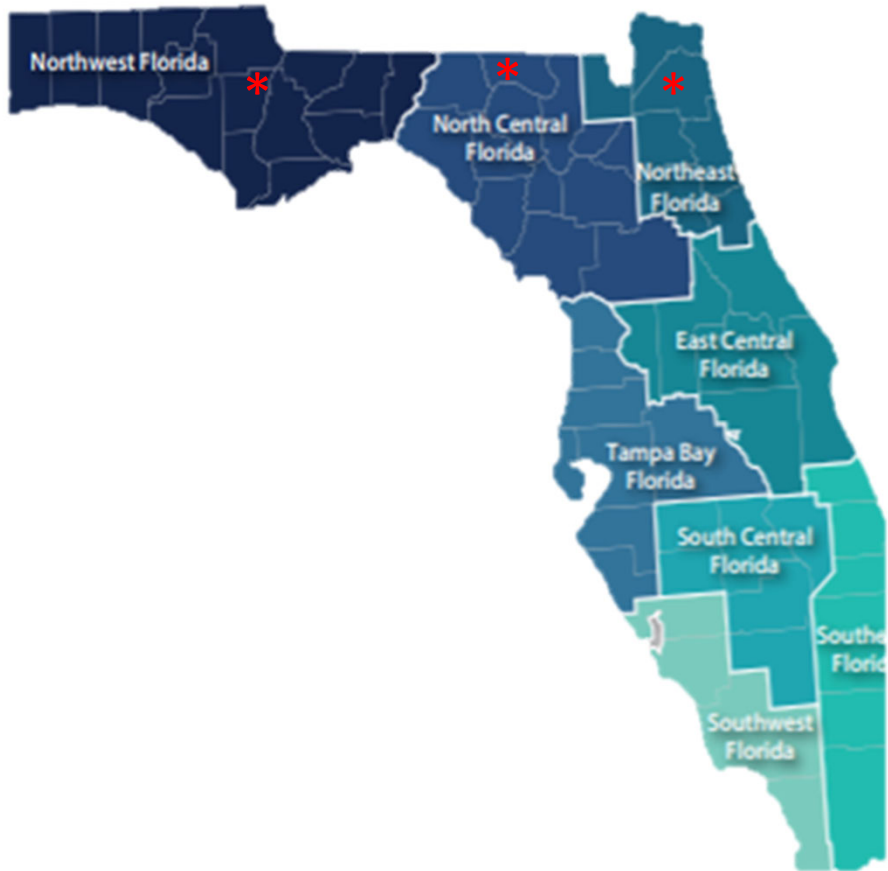

# Military Regions and Bases within RFA

## **Northwest Florida:**

**Bay-** Tyndall Air Force Base

**Bay-** NSA Panama City

**Escambia –** NAS Pensacola

**Okaloosa-** Eglin AFB

**Okaloosa-** Hurlburt Field

**Santa Rosa-** NAS Whiting Field

## **Northeast Florida:**

**Duval-** NAS Jacksonville

**Duval-** NS Mayport

**Clay-** Camp Blanding