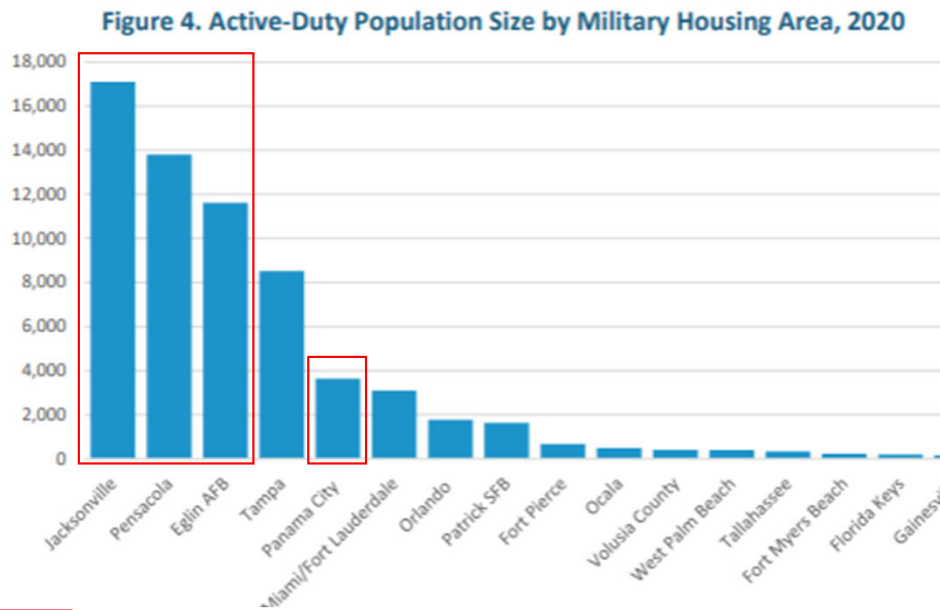

Active-Duty Numbers by MHA

Areas within the proposed RFA

MHA or Military Housing Area is defined as 20 miles from base or 60-minute commute.

Source: Florida Defense Support Task Force, & Matrix Design Group, Affordable Housing Solutions for Florida Military Installations 1-70 (2023). Developed using 2020 Census Data