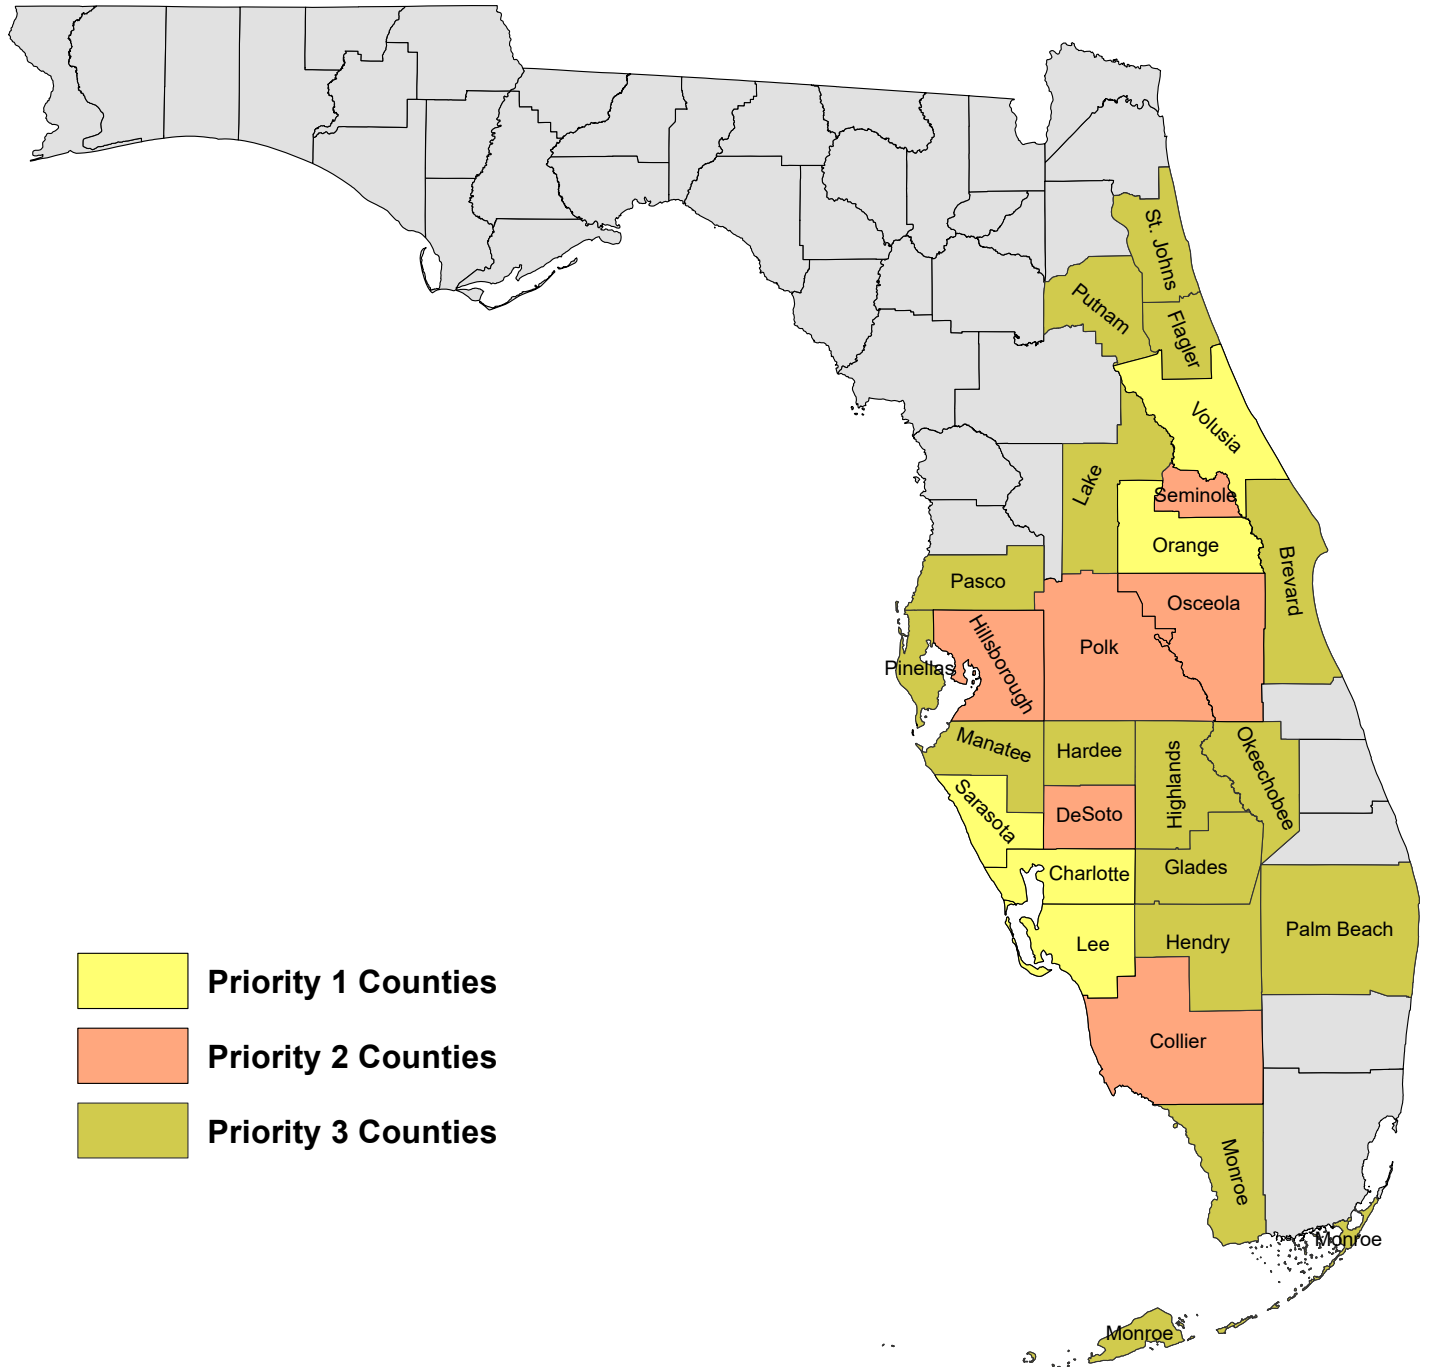

RRLP Priority Counties

Map Description: FEMA declared 26 Florida counties as major disaster areas. Counties in the Priority 1 category represent counties that incurred the greatest damage from Hurricane Ian and Nicole. Damage data was sourced from the OpenFEMA Housing Assistance Program datasets.