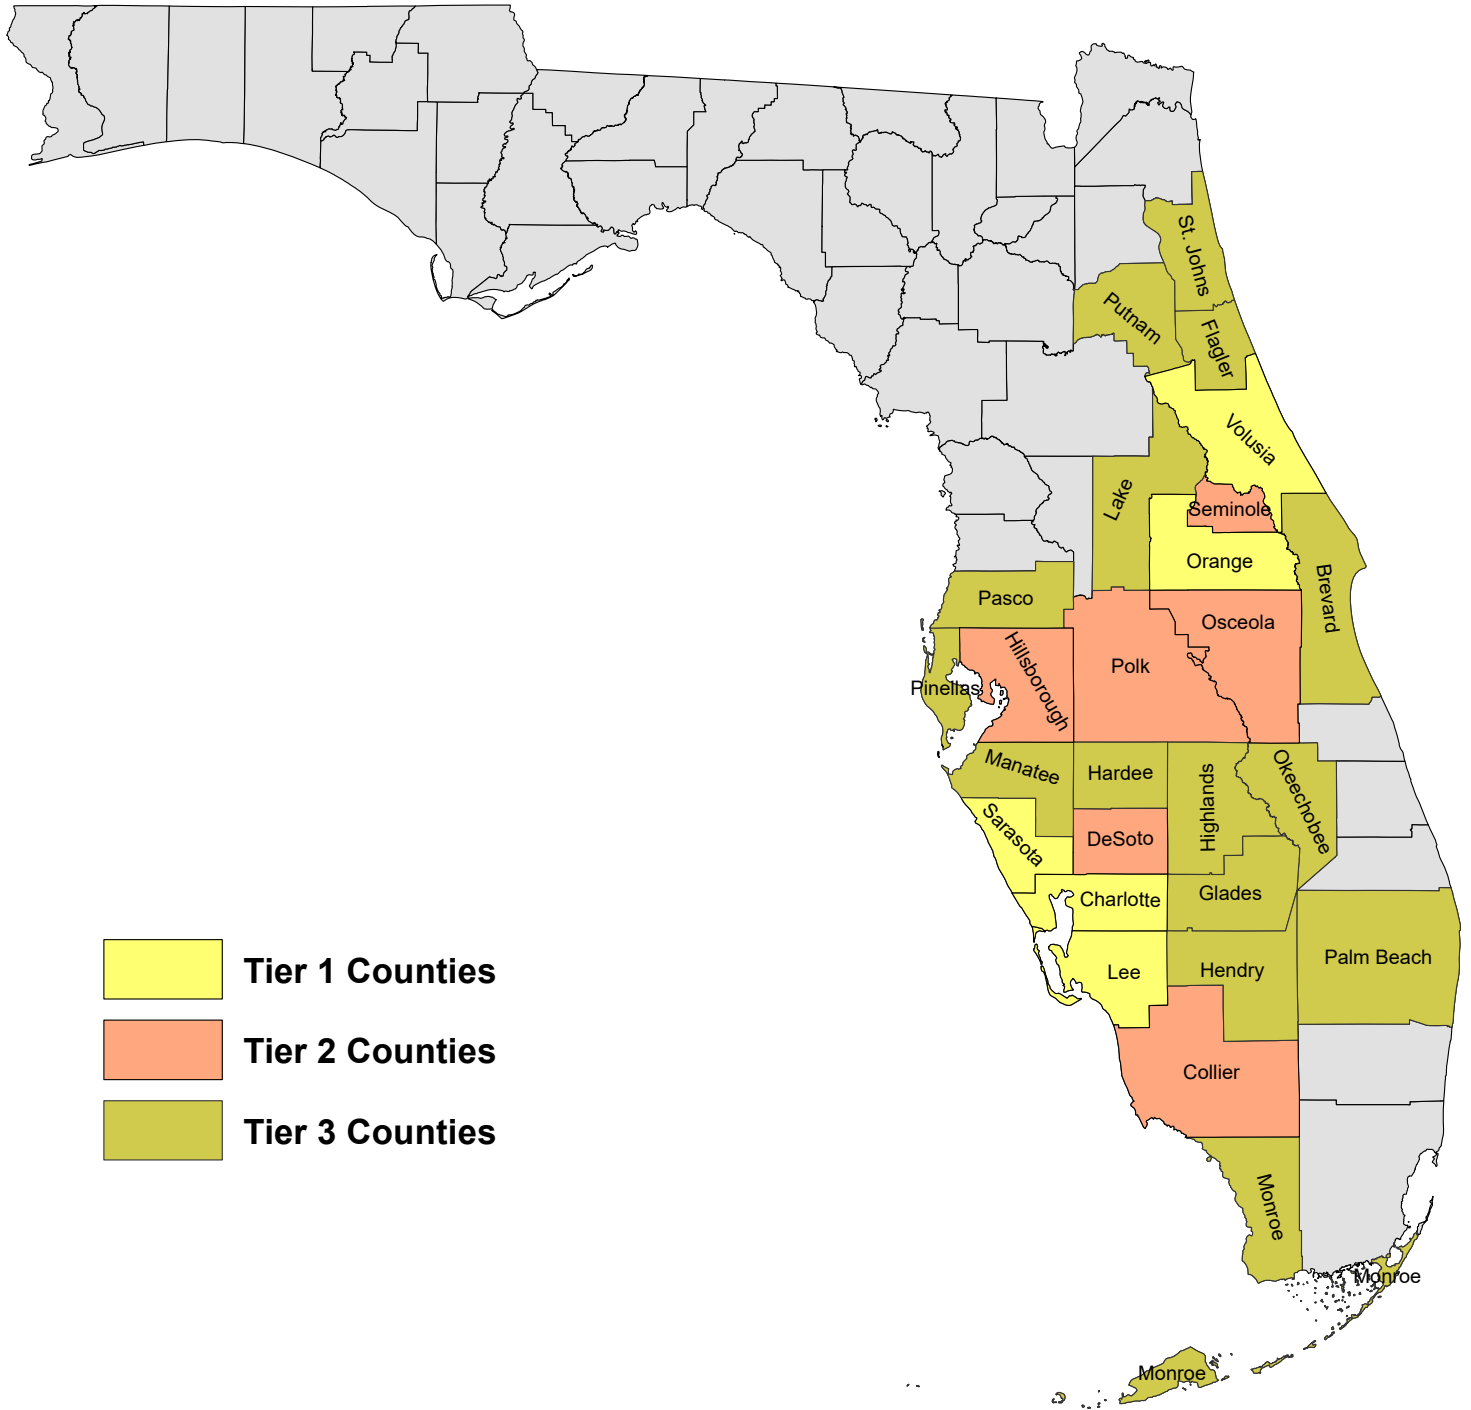

# RRLP Counties

Map Description: FEMA declared 26 Florida counties as major disaster areas. Counties in the Tier 1 category represent counties that incurred the greatest damage from Hurricane Ian and Nicole. Damage data was sourced from the OpenFEMA Housing Assistance Program datasets.